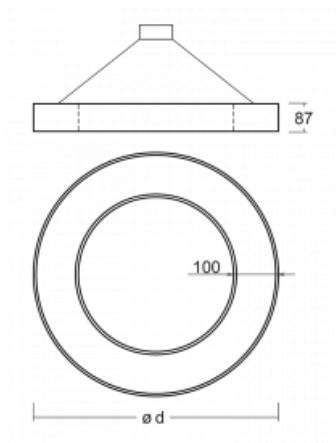

# Rotao100

127-5E0K-10GGD/840, W

**Technical drawing**

Type of installation	Suspended
Light distribution	Direct
Luminaire shape	Circular
Colour of the luminaires	White
Material	Aluminium
Lifetime	L80/B20 50 000 hours
Warranty	60 months
Description of luminaires	Luminaire suspended
Dimensions	ø 2500 mm × 87 mm
Light source	LED MODUL
Type of optical system	Opal diffuser
Luminous flux	16320 lm ± 10 %
Colour Temperature	4000 K cool white
Luminous efficacy	111 lm/W
MacAdam Light source	3
Colour rendering index	80
UGR max. X=4H Y=8H, ρ=70,50,20	23.9

## Curve

Luminaire power input 147 W ± 10 %

Connection of the luminaires DALI dimmable

Electrical voltage 220-240V

Frequency 50/60Hz

⊕ CE IP 20