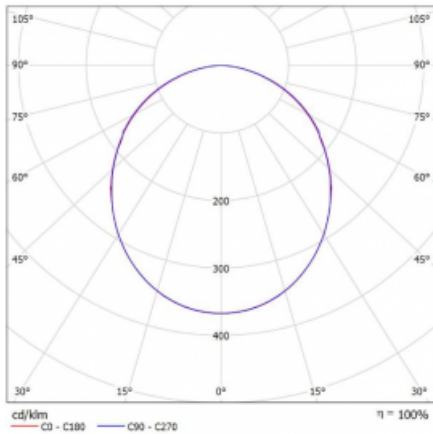

# Rotao100

127-5E0K-10GEE/840, W

**Curve**

Type of installation	Suspended
Light distribution	Direct
Luminaire shape	Circular
Colour of the luminaires	White
Material	Aluminium
Lifetime	L80/B20 50 000 hours
Warranty	5 years
Description of luminaires	Luminaire suspended
Dimensions	∅ 2500 mm × 87 mm
Light source	LED MODUL
Type of optical system	Opal diffuser
Luminous flux*	11990 lm
Colour Temperature	4000 K cool white
Luminous efficacy	114 lm/W
MacAdam Light source	3
Colour rendering index	80
UGR max. X=4H Y=8H, ρ=70,50,20	22.8