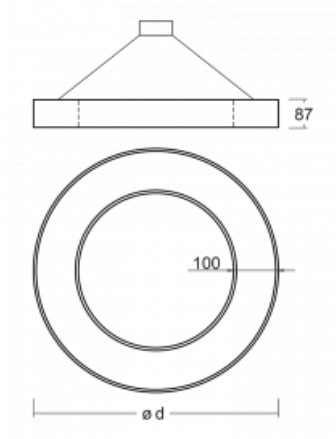

Luminaire

Rotao100

127-5E0I-10GGD/830, B

Technical drawing

Type of installation	Suspended
Light distribution	Direct
Luminaire shape	Circular
Colour of the luminaires	Black
Material	Aluminium
Lifetime	L80/B20 50 000 hours
Warranty	5 years
Description of luminaires	Luminaire suspended
Dimensions	ø 2500 mm × 87 mm
Light source	LED MODUL
Type of optical system	Microprisma
Luminous flux*	12510 lm
Colour Temperature	3000 K warm white
Luminous efficacy	85 lm/W
MacAdam Light source	3
Colour rendering index	80
UGR max. X=4H Y=8H, ρ=70,50,20	18.7

Curve

Luminaire power input* 147 W

Connection of the luminaires DALI

Electrical voltage 220-240V

Frequency 50/60Hz

⊕ CE IP 20

*±10 %

Downloads