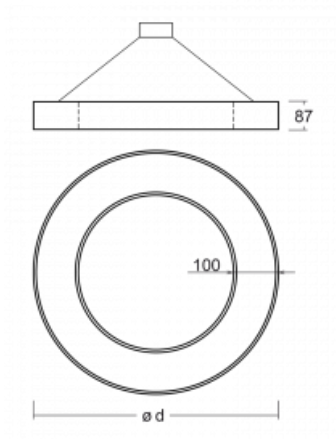

Luminaire

Rotao100

127-5E0I-10GEE/840, W

Technical drawing

Type of installation	Suspended
Light distribution	Direct
Luminaire shape	Circular
Colour of the luminaires	White
Material	Aluminium
Lifetime	L80/B20 50 000 hours
Warranty	60 months
Description of luminaires	Luminaire suspended
Dimensions	ø 2500 mm × 87 mm
Light source	LED MODUL
Type of optical system	Microprisma
Luminous flux	9650 lm ± 10 %
Colour Temperature	4000 K cool white
Luminous efficacy	92 lm/W
MacAdam Light source	3
Colour rendering index	80
UGR max. X=4H Y=8H, ρ=70,50,20	17.8

Curve

Luminaire power input 104.8 W ± 10 %

Connection of the luminares Electronic ballast non-dimmable

Electrical voltage 220-240V

Frequency 50/60Hz

⊕ CE IP 20

Downloads

Installation instructions

Photos