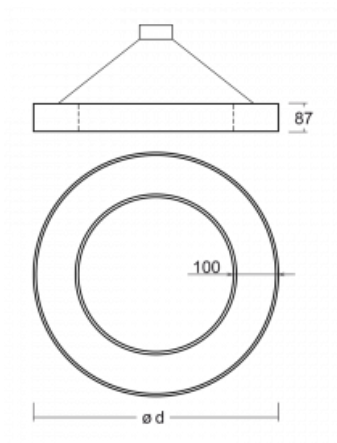

Luminaire

Rotao100

127-5E0I-10GEE/830, W

Technical drawing

Type of installation	Suspended
Light distribution	Direct
Luminaire shape	Circular
Colour of the luminaires	White
Material	Aluminium
Lifetime	L80/B20 50 000 hours
Warranty	5 years
Description of luminaires	Luminaire suspended
Dimensions	ø 2500 mm × 87 mm
Light source	LED MODUL
Type of optical system	Microprisma
Luminous flux*	9180 lm
Colour Temperature	3000 K warm white
Luminous efficacy	88 lm/W
MacAdam Light source	3
Colour rendering index	80
UGR max. X=4H Y=8H, ρ=70,50,20	17.6

Curve

Luminaire power input* 104.8 W

Connection of the luminaires ON/OFF

Electrical voltage 220-240V

Frequency 50/60Hz

⊕ CE IP 20

*±10 %

Downloads