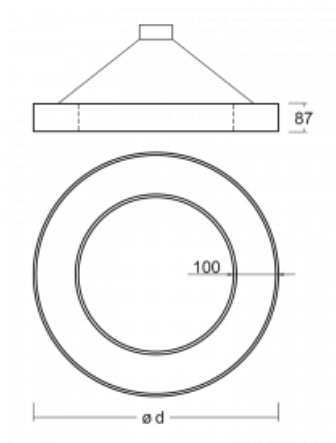

Luminaire

Rotao100

127-5E0I-10GEE/830, W

Technical drawing

Type of installation	Suspended
Light distribution	Direct
Luminaire shape	Circular
Colour of the luminaires	White
Material	Aluminium
Lifetime	L80/B20 50 000 hours
Warranty	60 months
Description of luminaires	Luminaire suspended
Dimensions	ø 2500 mm × 87 mm
Light source	LED MODUL
Type of optical system	Microprisma
Luminous flux	9180 lm ± 10 %
Colour Temperature	3000 K warm white
Luminous efficacy	88 lm/W
MacAdam Light source	3
Colour rendering index	80
UGR max. X=4H Y=8H, ρ=70,50,20	17.6

Curve

Luminaire power input 104.8 W \pm 10 %

Connection of the luminaire Electronic ballast non-dimmable

Electrical voltage 220-240V

Frequency 50/60Hz

⊕ CE IP 20

Downloads

[Installation instructions](#)[Photos](#)