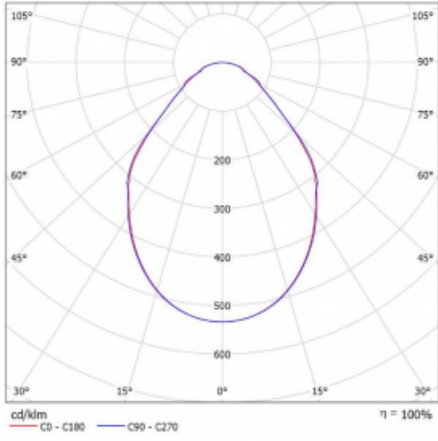

Luminaire

Rotao100

127-5E0I-10GED/840, W

Technical drawing

Type of installation	Suspended
Light distribution	Direct
Luminaire shape	Circular
Colour of the luminaires	White
Material	Aluminium
Lifetime	L80/B20 50 000 hours
Warranty	60 months
Description of luminaires	Luminaire suspended
Dimensions	ø 2500 mm × 87 mm
Light source	LED MODUL
Type of optical system	Microprisma
Luminous flux	9650 lm ± 10 %
Colour Temperature	4000 K cool white
Luminous efficacy	92 lm/W
MacAdam Light source	3
Colour rendering index	80
UGR max. X=4H Y=8H, ρ=70,50,20	17.8

Curve

Luminaire power input 104.8 W \pm 10 %

Connection of the luminaires DALI dimmable

Electrical voltage 220-240V

Frequency 50/60Hz

⊕ CE IP 20

Downloads

Installation instructions