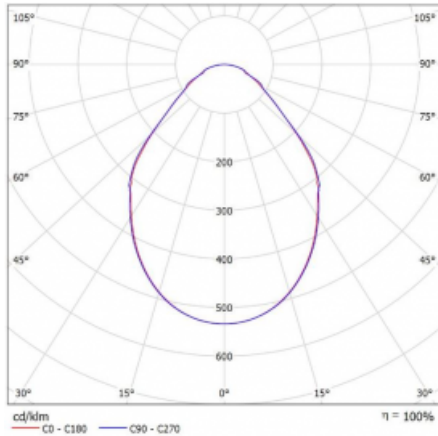

# Rotao100

127-5E0I-10GED/830, W

**Curve**

Type of installation	Suspended
Light distribution	Direct
Luminaire shape	Circular
Colour of the luminaires	White
Material	Aluminium
Lifetime	L80/B20 50 000 hours
Warranty	5 years
Description of luminaires	Luminaire suspended
Dimensions	ø 2500 mm × 87 mm
Light source	LED MODUL
Type of optical system	Microprisma
Luminous flux*	9180 lm
Colour Temperature	3000 K warm white
Luminous efficacy	88 lm/W
MacAdam Light source	3
Colour rendering index	80
UGR max. X=4H Y=8H, ρ=70,50,20	17.6