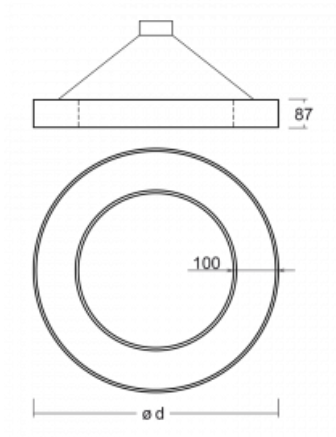

# Rotao100

127-5D1K-10GGE/830, B

**Technical drawing**

Type of installation	Suspended
Light distribution	Direct-indirect
Luminaire shape	Circular
Colour of the luminaires	Black
Material	Aluminium
Lifetime	L80/B20 50 000 hours
Warranty	5 years
Description of luminaires	Luminaire suspended
Dimensions	ø 2000 mm × 87 mm
Light source	LED MODUL
Type of optical system	Opal diffuser
Luminous flux*	15970 lm
Colour Temperature	3000 K warm white
Luminous efficacy	106 lm/W
MacAdam Light source	3
Colour rendering index	80
UGR max. X=4H Y=8H, ρ=70,50,20	21.9

## Curve

Luminaire power input\* 151.1 W

Connection of the luminaires ON/OFF

Electrical voltage 220-240V

Frequency 50/60Hz

⊕ CE IP 20

\*±10 %