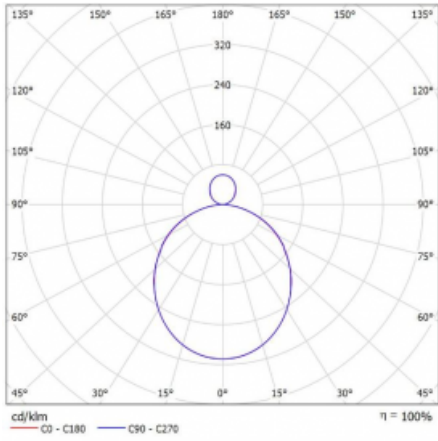

Luminaire

Rotao100

127-5D1K-10GEE/840, B

Technical drawing

Type of installation	Suspended
Light distribution	Direct-indirect
Luminaire shape	Circular
Colour of the luminaires	Black
Material	Aluminium
Lifetime	L80/B20 50 000 hours
Warranty	5 years
Description of luminaires	Luminaire suspended
Dimensions	ø 2000 mm × 87 mm
Weight	26 kg
Light source	LED MODUL
Type of optical system	Opal diffuser
Luminous flux*	12330 lm
Colour Temperature	4000 K cool white
Luminous efficacy	114 lm/W
MacAdam Light source	3
Colour rendering index	80
UGR max. X=4H Y=8H, $\rho=70,50,20$	21

Curve

Luminaire power input* 107.7 W

Connection of the luminaires ON/OFF

Electrical voltage 220-240V

Frequency 50/60Hz

⊕ CE IP 20

*±10 %

Downloads