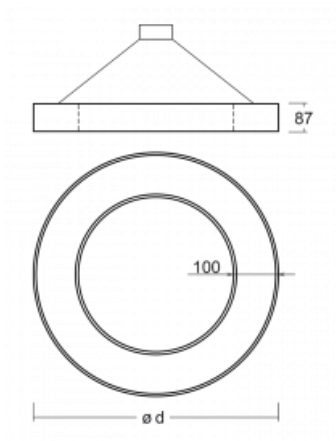

Luminaire

Rotao100

127-5D1K-10GEE/840, B

Technical drawing

Type of installation	Suspended
Light distribution	Direct-indirect
Luminaire shape	Circular
Colour of the luminaires	Black
Material	Aluminium
Lifetime	L80/B20 50 000 hours
Warranty	5 years
Description of luminaires	Luminaire suspended
Dimensions	ø 2000 mm × 87 mm
Weight	26 kg
Light source	LED MODUL
Type of optical system	Opal diffuser
Luminous flux*	12330 lm
Colour Temperature	4000 K cool white
Luminous efficacy	114 lm/W
MacAdam Light source	3
Colour rendering index	80
UGR max. X=4H Y=8H, $\rho=70,50,20$	21

Curve

Luminaire power input* 107.7 W

Connection of the luminaires ON/OFF

Electrical voltage 220-240V

Frequency 50/60Hz

⊕ CE IP 20

*±10 %

Downloads