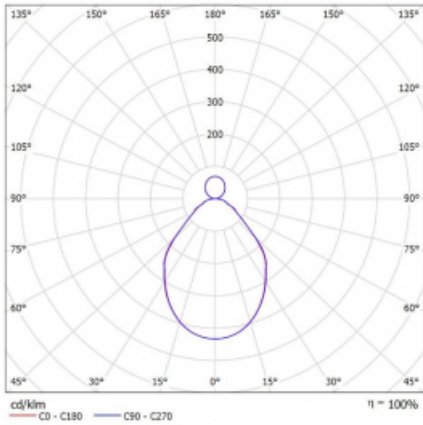

Luminaire

Rotao100

127-5D1I-10GGE/840, B

Technical drawing

Type of installation	Suspended
Light distribution	Direct-indirect
Luminaire shape	Circular
Colour of the luminaires	Black
Material	Aluminium
Lifetime	L80/B20 50 000 hours
Warranty	5 years
Description of luminaires	Luminaire suspended
Dimensions	ø 2000 mm × 87 mm
Light source	LED MODUL
Type of optical system	Microprisma
Luminous flux*	13770 lm
Colour Temperature	4000 K cool white
Luminous efficacy	91 lm/W
MacAdam Light source	3
Colour rendering index	80
UGR max. X=4H Y=8H, ρ=70,50,20	17.2

Curve

Luminaire power input* 151.1 W

Connection of the luminaires ON/OFF

Electrical voltage 220-240V

Frequency 50/60Hz

⊕ CE IP 20

*±10 %

Downloads