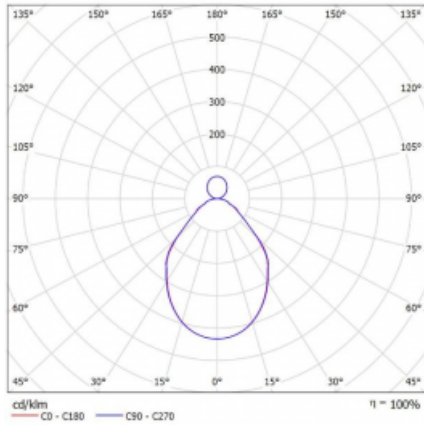

Luminaire

Rotao100

127-5D1I-10GGE/830, W

Technical drawing

Type of installation	Suspended
Light distribution	Direct-indirect
Luminaire shape	Circular
Colour of the luminaires	White
Material	Aluminium
Lifetime	L80/B20 50 000 hours
Warranty	5 years
Description of luminaires	Luminaire suspended
Dimensions	ø 2000 mm × 87 mm
Light source	LED MODUL
Type of optical system	Microprisma
Luminous flux*	13110 lm
Colour Temperature	3000 K warm white
Luminous efficacy	87 lm/W
MacAdam Light source	3
Colour rendering index	80
UGR max. X=4H Y=8H, ρ=70,50,20	17

Curve

Luminaire power input* 151.1 W

Connection of the luminaires ON/OFF

Electrical voltage 220-240V

Frequency 50/60Hz

⊕ CE IP 20

*±10 %

Downloads