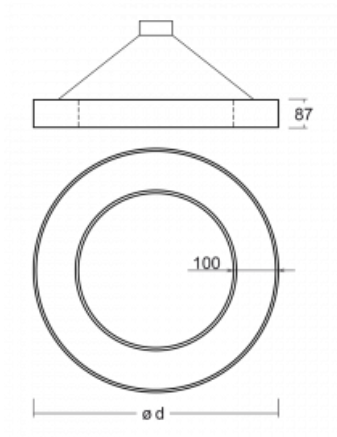

Luminaire

Rotao100

127-5D1I-10GGE/830, W

Technical drawing

Type of installation	Suspended
Light distribution	Direct-indirect
Luminaire shape	Circular
Colour of the luminaires	White
Material	Aluminium
Lifetime	L80/B20 50 000 hours
Warranty	5 years
Description of luminaires	Luminaire suspended
Dimensions	ø 2000 mm × 87 mm
Light source	LED MODUL
Type of optical system	Microprisma
Luminous flux*	13110 lm
Colour Temperature	3000 K warm white
Luminous efficacy	87 lm/W
MacAdam Light source	3
Colour rendering index	80
UGR max. X=4H Y=8H, ρ=70,50,20	17

Curve

Luminaire power input* 151.1 W

Connection of the luminaires ON/OFF

Electrical voltage 220-240V

Frequency 50/60Hz

⊕ CE IP 20

*±10 %

Downloads