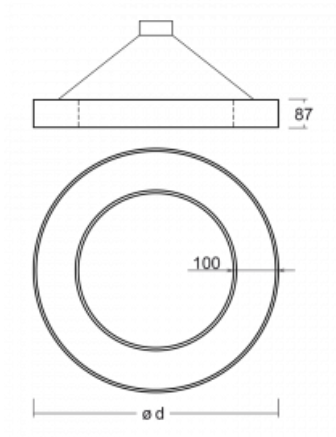

Luminaire

Rotao100

127-5D1I-10GGD/840, B

Technical drawing

Type of installation	Suspended
Light distribution	Direct-indirect
Luminaire shape	Circular
Colour of the luminaires	Black
Material	Aluminium
Lifetime	L80/B20 50 000 hours
Warranty	5 years
Description of luminaires	Luminaire suspended
Dimensions	ø 2000 mm × 87 mm
Light source	LED MODUL
Type of optical system	Microprisma
Luminous flux*	13770 lm
Colour Temperature	4000 K cool white
Luminous efficacy	91 lm/W
MacAdam Light source	3
Colour rendering index	80
UGR max. X=4H Y=8H, ρ=70,50,20	17.2

Curve

Luminaire power input* 151.1 W

Connection of the luminaires DALI

Electrical voltage 220-240V

Frequency 50/60Hz

⊕ CE IP 20

*±10 %

Downloads