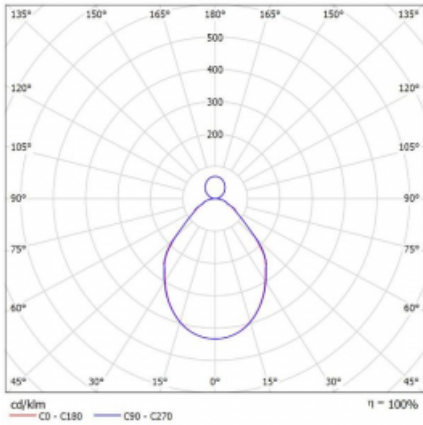

Luminaire

Rotao100

127-5D1I-10GGD/840, B

Technical drawing

Type of installation	Suspended
Light distribution	Direct-indirect
Luminaire shape	Circular
Colour of the luminaires	Black
Material	Aluminium
Lifetime	L80/B20 50 000 hours
Warranty	5 years
Description of luminaires	Luminaire suspended
Dimensions	ø 2000 mm × 87 mm
Light source	LED MODUL
Type of optical system	Microprisma
Luminous flux*	13770 lm
Colour Temperature	4000 K cool white
Luminous efficacy	91 lm/W
MacAdam Light source	3
Colour rendering index	80
UGR max. X=4H Y=8H, ρ=70,50,20	17.2

Curve

Luminaire power input* 151.1 W

Connection of the luminaires DALI

Electrical voltage 220-240V

Frequency 50/60Hz

⊕ CE IP 20

*±10 %

Downloads