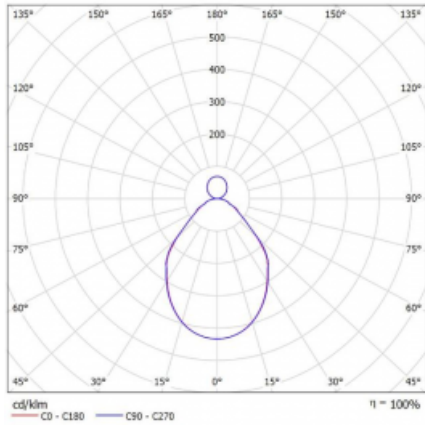

# Rotao100

127-5D1I-10GGD/840, B

**Technical drawing**

Type of installation	Suspended
Light distribution	Direct-indirect
Luminaire shape	Circular
Colour of the luminaires	Black
Material	Aluminium
Lifetime	L80/B20 50 000 hours
Warranty	60 months
Description of luminaires	Luminaire suspended
Dimensions	ø 2000 mm × 87 mm
Light source	LED MODUL
Type of optical system	Microprisma
Luminous flux	13770 lm ± 10 %
Colour Temperature	4000 K cool white
Luminous efficacy	91 lm/W
MacAdam Light source	3
Colour rendering index	80
UGR max. X=4H Y=8H, ρ=70,50,20	17.2

## Curve

Luminaire power input 151.1 W  $\pm$  10 %

Connection of the luminaires DALI dimmable

Electrical voltage 220-240V

Frequency 50/60Hz

⊕ CE IP 20