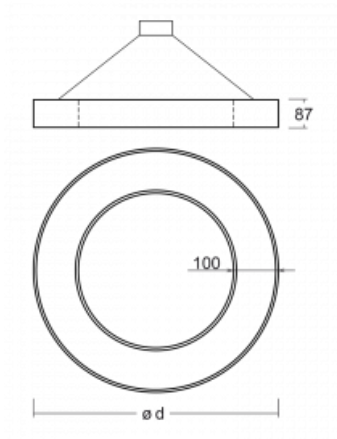

# Rotao100

127-5D1I-10GEE/840, B

**Technical drawing**

Type of installation	Suspended
Light distribution	Direct-indirect
Luminaire shape	Circular
Colour of the luminaires	Black
Material	Aluminium
Lifetime	L80/B20 50 000 hours
Warranty	5 years
Description of luminaires	Luminaire suspended
Dimensions	ø 2000 mm × 87 mm
Light source	LED MODUL
Type of optical system	Microprisma
Luminous flux*	10120 lm
Colour Temperature	4000 K cool white
Luminous efficacy	94 lm/W
MacAdam Light source	3
Colour rendering index	80
UGR max. X=4H Y=8H, ρ=70,50,20	16.1

## Curve

Luminaire power input\* 107.7 W

Connection of the luminaires ON/OFF

Electrical voltage 220-240V

Frequency 50/60Hz

⊕ CE IP 20

\*±10 %