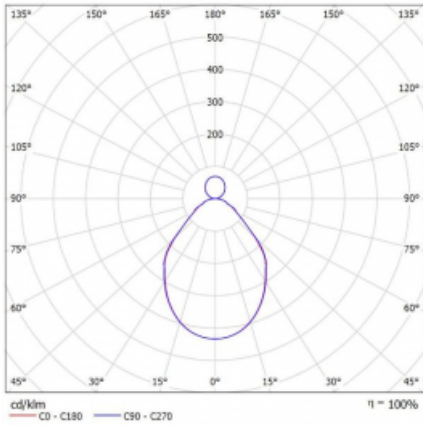

# Rotao100

127-5D1I-10GEE/840, B

**Technical drawing**

Type of installation	Suspended
Light distribution	Direct-indirect
Luminaire shape	Circular
Colour of the luminaires	Black
Material	Aluminium
Lifetime	L80/B20 50 000 hours
Warranty	5 years
Description of luminaires	Luminaire suspended
Dimensions	ø 2000 mm × 87 mm
Light source	LED MODUL
Type of optical system	Microprisma
Luminous flux*	10120 lm
Colour Temperature	4000 K cool white
Luminous efficacy	94 lm/W
MacAdam Light source	3
Colour rendering index	80
UGR max. X=4H Y=8H, ρ=70,50,20	16.1

## Curve

Luminaire power input\* 107.7 W

Connection of the luminaires ON/OFF

Electrical voltage 220-240V

Frequency 50/60Hz

⊕ CE IP 20

\*±10 %