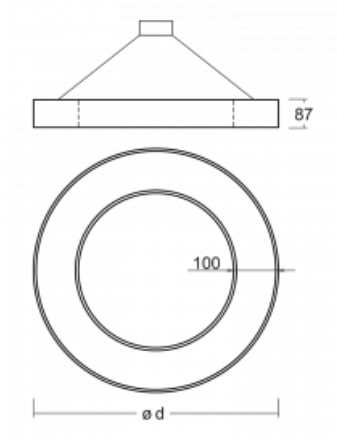

Luminaire

Rotao100

127-5D1I-10GEE/830, W

Technical drawing

Type of installation	Suspended
Light distribution	Direct-indirect
Luminaire shape	Circular
Colour of the luminaires	White
Material	Aluminium
Lifetime	L80/B20 50 000 hours
Warranty	5 years
Description of luminaires	Luminaire suspended
Dimensions	ø 2000 mm × 87 mm
Light source	LED MODUL
Type of optical system	Microprisma
Luminous flux*	9620 lm
Colour Temperature	3000 K warm white
Luminous efficacy	89 lm/W
MacAdam Light source	3
Colour rendering index	80
UGR max. X=4H Y=8H, ρ=70,50,20	15.9

Curve

Luminaire power input* 107.7 W

Connection of the luminaires ON/OFF

Electrical voltage 220-240V

Frequency 50/60Hz

⊕ CE IP 20

*±10 %

Downloads