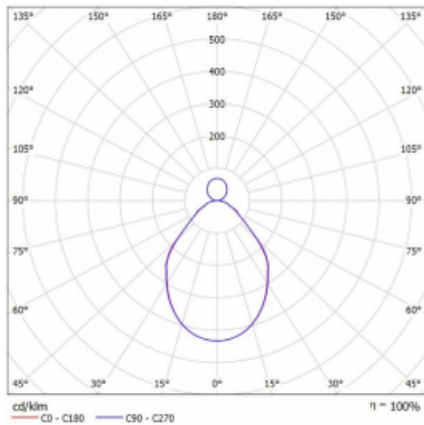

# Rotao100

127-5D1I-10GEE/830, S

**Curve**

Type of installation	Suspended
Light distribution	Direct-indirect
Luminaire shape	Circular
Colour of the luminaires	Silver
Material	Aluminium
Lifetime	L80/B20 50 000 hours
Warranty	5 years
Description of luminaires	Luminaire suspended
Dimensions	ø 2000 mm × 87 mm
Light source	LED MODUL
Type of optical system	Microprisma
Luminous flux*	9620 lm
Colour Temperature	3000 K warm white
Luminous efficacy	89 lm/W
MacAdam Light source	3
Colour rendering index	80
UGR max. X=4H Y=8H, ρ=70,50,20	15.9