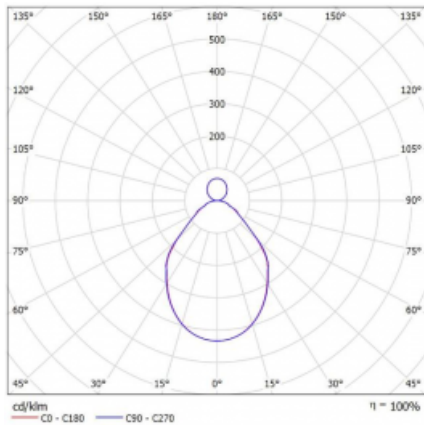

# Rotao100

127-5D1I-10GED/840, B

**Curve**

Type of installation	Suspended
Light distribution	Direct-indirect
Luminaire shape	Circular
Colour of the luminaires	Black
Material	Aluminium
Lifetime	L80/B20 50 000 hours
Warranty	60 months
Description of luminaires	Luminaire suspended
Dimensions	ø 2000 mm × 87 mm
Light source	LED MODUL
Type of optical system	Microprisma
Luminous flux	10120 lm ± 10 %
Colour Temperature	4000 K cool white
Luminous efficacy	94 lm/W
MacAdam Light source	3
Colour rendering index	80
UGR max. X=4H Y=8H, ρ=70,50,20	16.1