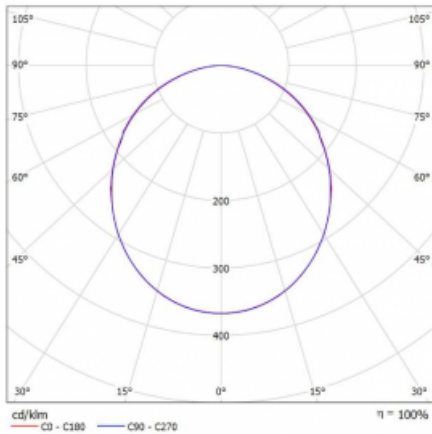

# Rotao100

127-5D0K-10GGD/830, S

**Curve**

Type of installation	Suspended
Light distribution	Direct
Luminaire shape	Circular
Colour of the luminaires	Silver
Material	Aluminium
Lifetime	L80/B20 50 000 hours
Warranty	60 months
Description of luminaires	Luminaire suspended
Dimensions	∅ 2000 mm × 87 mm
Light source	LED MODUL
Type of optical system	Opal diffuser
Luminous flux	12510 lm ± 10 %
Colour Temperature	3000 K warm white
Luminous efficacy	106 lm/W
MacAdam Light source	3
Colour rendering index	80
UGR max. X=4H Y=8H, ρ=70,50,20	23.7