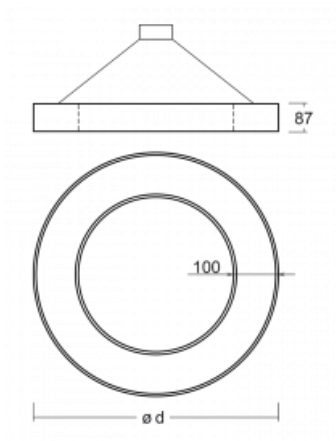

Luminaire

Rotao100

127-5D0K-10GEE/840, B

Technical drawing

Type of installation	Suspended
Light distribution	Direct
Luminaire shape	Circular
Colour of the luminaires	Black
Material	Aluminium
Lifetime	L80/B20 50 000 hours
Warranty	5 years
Description of luminaires	Luminaire suspended
Dimensions	ø 2000 mm × 87 mm
Light source	LED MODUL
Type of optical system	Opal diffuser
Luminous flux*	9660 lm
Colour Temperature	4000 K cool white
Luminous efficacy	114 lm/W
MacAdam Light source	3
Colour rendering index	80
UGR max. X=4H Y=8H, ρ=70,50,20	22.9

Curve

Luminaire power input* 84.4 W

Connection of the luminaires ON/OFF

Electrical voltage 220-240V

Frequency 50/60Hz

⊕ CE IP 20

*±10 %

Downloads