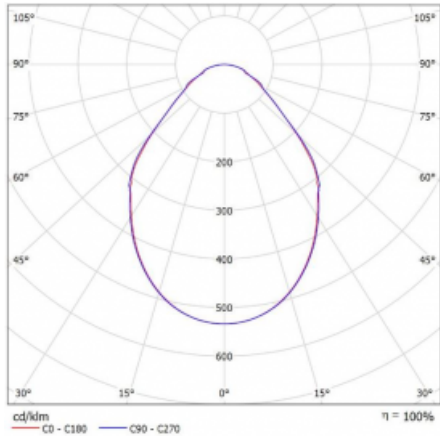

Luminaire

Rotao100

127-5D0I-10GGD/830, W

Curve

Type of installation	Suspended
Light distribution	Direct
Luminaire shape	Circular
Colour of the luminaires	White
Material	Aluminium
Lifetime	L80/B20 50 000 hours
Warranty	5 years
Description of luminaires	Luminaire suspended
Dimensions	\varnothing 2000 mm \times 87 mm
Light source	LED MODUL
Type of optical system	Microprisma
Luminous flux*	10080 lm
Colour Temperature	3000 K warm white
Luminous efficacy	85 lm/W
MacAdam Light source	3
Colour rendering index	80
UGR max. X=4H Y=8H, $\rho=70,50,20$	18.7