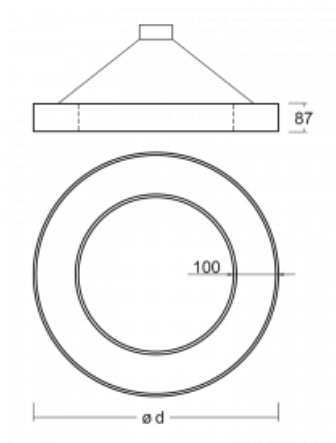

Luminaire

Rotao100

127-5D0I-10GEE/840, B

Technical drawing

Type of installation	Suspended
Light distribution	Direct
Luminaire shape	Circular
Colour of the luminaires	Black
Material	Aluminium
Lifetime	L80/B20 50 000 hours
Warranty	60 months
Description of luminaires	Luminaire suspended
Dimensions	ø 2000 mm × 87 mm
Light source	LED MODUL
Type of optical system	Microprisma
Luminous flux	7770 lm ± 10 %
Colour Temperature	4000 K cool white
Luminous efficacy	92 lm/W
MacAdam Light source	3
Colour rendering index	80
UGR max. X=4H Y=8H, ρ=70,50,20	17.9

Curve

Luminaire power input 84.4 W ± 10 %

Connection of the luminaire Electronic ballast non-dimmable

Electrical voltage 220-240V

Frequency 50/60Hz

⊕ CE IP 20

Downloads

Installation instructions

Photos