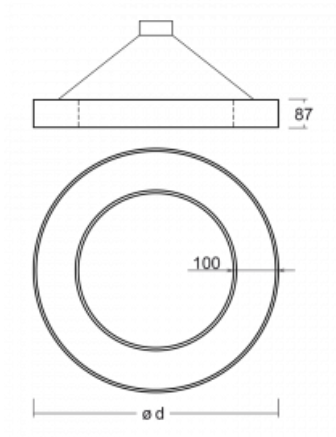

Luminaire

Rotao100

127-5D0I-10GEE/840, B

Technical drawing

Type of installation	Suspended
Light distribution	Direct
Luminaire shape	Circular
Colour of the luminaires	Black
Material	Aluminium
Lifetime	L80/B20 50 000 hours
Warranty	5 years
Description of luminaires	Luminaire suspended
Dimensions	ø 2000 mm × 87 mm
Light source	LED MODUL
Type of optical system	Microprisma
Luminous flux*	7770 lm
Colour Temperature	4000 K cool white
Luminous efficacy	92 lm/W
MacAdam Light source	3
Colour rendering index	80
UGR max. X=4H Y=8H, ρ=70,50,20	17.9

Curve

Luminaire power input* 84.4 W

Connection of the luminaires ON/OFF

Electrical voltage 220-240V

Frequency 50/60Hz

⊕ CE IP 20

* $\pm 10\%$

Downloads