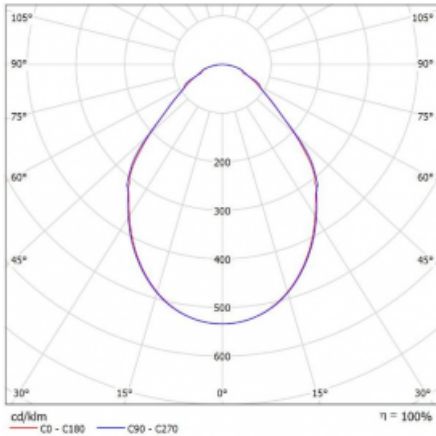

Luminaire

Rotao100

127-5D0I-10GEE/830, B

Type of installation	Suspended
Light distribution	Direct
Luminaire shape	Circular
Colour of the luminaires	Black
Material	Aluminium
Lifetime	L80/B20 50 000 hours
Warranty	5 years
Description of luminaires	Luminaire suspended
Dimensions	ø 2000 mm × 87 mm
Weight	24.2 kg
Light source	LED MODUL

Curve

Type of optical system	Microprisma
Luminous flux*	7400 lm
Colour Temperature	3000 K warm white
Luminous efficacy	88 lm/W
MacAdam Light source	3
Colour rendering index	80
UGR max. X=4H Y=8H, ρ=70,50,20	17.7