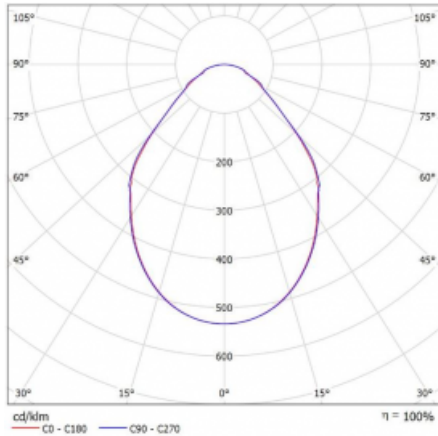

Luminaire

Rotao100

127-5D0I-10GED/840, S

Curve

Type of installation	Suspended
Light distribution	Direct
Luminaire shape	Circular
Colour of the luminaires	Silver
Material	Aluminium
Lifetime	L80/B20 50 000 hours
Warranty	5 years
Description of luminaires	Luminaire suspended
Dimensions	\varnothing 2000 mm \times 87 mm
Light source	LED MODUL
Type of optical system	Microprisma
Luminous flux*	7770 lm
Colour Temperature	4000 K cool white
Luminous efficacy	92 lm/W
MacAdam Light source	3
Colour rendering index	80
UGR max. X=4H Y=8H, $\rho=70,50,20$	17.9