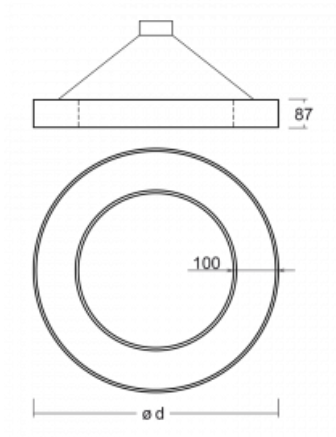

Luminaire

Rotao100

127-5D0I-10GED/840, B

Technical drawing

Type of installation	Suspended
Light distribution	Direct
Luminaire shape	Circular
Colour of the luminaires	Black
Material	Aluminium
Lifetime	L80/B20 50 000 hours
Warranty	5 years
Description of luminaires	Luminaire suspended
Dimensions	ø 2000 mm × 87 mm
Light source	LED MODUL
Type of optical system	Microprisma
Luminous flux*	7770 lm
Colour Temperature	4000 K cool white
Luminous efficacy	92 lm/W
MacAdam Light source	3
Colour rendering index	80
UGR max. X=4H Y=8H, ρ=70,50,20	17.9

Curve

Luminaire power input* 84.4 W

Connection of the luminaires DALI

Electrical voltage 220-240V

Frequency 50/60Hz

⊕ CE IP 20

*±10 %

Downloads