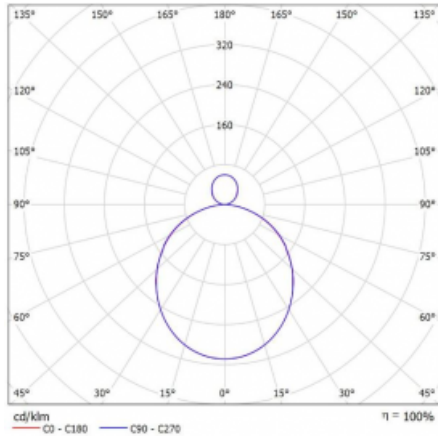

# Rotao100

127-5C1K-10GGD/830, S

**Curve**

Type of installation	Suspended
Light distribution	Direct-indirect
Luminaire shape	Circular
Colour of the luminaires	Silver
Material	Aluminium
Lifetime	L80/B20 50 000 hours
Warranty	60 months
Description of luminaires	Luminaire suspended
Dimensions	ø 1500 mm × 87 mm
Light source	LED MODUL
Type of optical system	Opal diffuser
Luminous flux	10360 lm ± 10 %
Colour Temperature	3000 K warm white
Luminous efficacy	106 lm/W
MacAdam Light source	3
Colour rendering index	80
UGR max. X=4H Y=8H, ρ=70,50,20	22.4