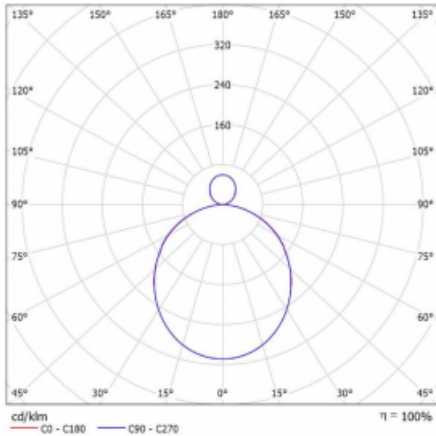

Luminaire

Rotao100

127-5C1K-10GEE/830, S

Type of installation	Suspended
Light distribution	Direct-indirect
Luminaire shape	Circular
Colour of the luminaires	Silver
Material	Aluminium
Lifetime	L80/B20 50 000 hours
Warranty	5 years
Description of luminaires	Luminaire suspended
Dimensions	ø 1500 mm × 87 mm
Weight	19.9 kg
Light source	LED MODUL

Curve

Type of optical system	Opal diffuser
Luminous flux*	7600 lm
Colour Temperature	3000 K warm white
Luminous efficacy	109 lm/W
MacAdam Light source	3
Colour rendering index	80
UGR max. X=4H Y=8H, ρ=70,50,20	21.3

Luminaire power input*	69.9 W
Connection of the luminaires	ON/OFF
Electrical voltage	220-240V
Frequency	50/60Hz

  IP 20

*±10 %

Downloads

Installation instructions

Photos