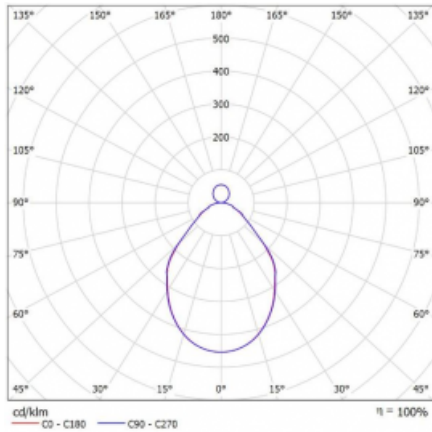

# Rotao100

127-5C1I-10GGE/830, B

**Curve**

Type of installation	Suspended
Light distribution	Direct-indirect
Luminaire shape	Circular
Colour of the luminaires	Black
Material	Aluminium
Lifetime	L80/B20 50 000 hours
Warranty	60 months
Description of luminaires	Luminaire suspended
Dimensions	∅ 1500 mm × 87 mm
Light source	LED MODUL
Type of optical system	Microprisma
Luminous flux	8430 lm ± 10 %
Colour Temperature	3000 K warm white
Luminous efficacy	86 lm/W
MacAdam Light source	3
Colour rendering index	80
UGR max. X=4H Y=8H, ρ=70,50,20	17.6