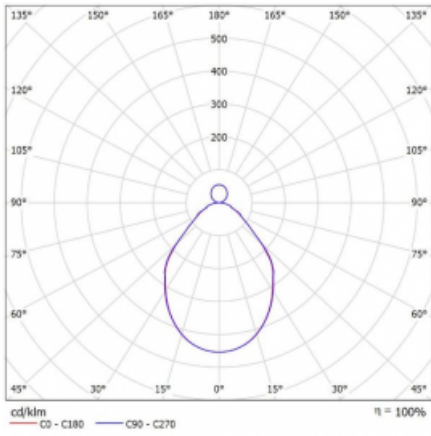

Luminaire

Rotao100

127-5C1I-10GGD/840, B

Technical drawing

Type of installation	Suspended
Light distribution	Direct-indirect
Luminaire shape	Circular
Colour of the luminaires	Black
Material	Aluminium
Lifetime	L80/B20 50 000 hours
Warranty	5 years
Description of luminaires	Luminaire suspended
Dimensions	ø 1500 mm × 87 mm
Light source	LED MODUL
Type of optical system	Microprisma
Luminous flux*	8860 lm
Colour Temperature	4000 K cool white
Luminous efficacy	90 lm/W
MacAdam Light source	3
Colour rendering index	80
UGR max. X=4H Y=8H, ρ=70,50,20	17.8

Curve

Luminaire power input* 98 W

Connection of the luminaires DALI

Electrical voltage 220-240V

Frequency 50/60Hz

⊕ CE IP 20

*±10 %

Downloads