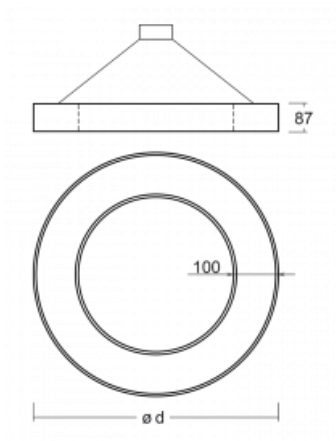

Luminaire

Rotao100

127-5C1I-10GGD/840, B

Technical drawing

Type of installation	Suspended
Light distribution	Direct-indirect
Luminaire shape	Circular
Colour of the luminaires	Black
Material	Aluminium
Lifetime	L80/B20 50 000 hours
Warranty	5 years
Description of luminaires	Luminaire suspended
Dimensions	ø 1500 mm × 87 mm
Light source	LED MODUL
Type of optical system	Microprisma
Luminous flux*	8860 lm
Colour Temperature	4000 K cool white
Luminous efficacy	90 lm/W
MacAdam Light source	3
Colour rendering index	80
UGR max. X=4H Y=8H, ρ=70,50,20	17.8

Curve

Luminaire power input* 98 W

Connection of the luminaires DALI

Electrical voltage 220-240V

Frequency 50/60Hz

⊕ CE IP 20

*±10 %

Downloads