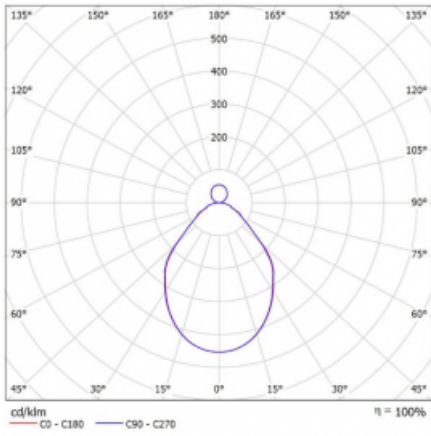

Luminaire

Rotao100

127-5C1I-10GGD/830, B

Technical drawing

Type of installation	Suspended
Light distribution	Direct-indirect
Luminaire shape	Circular
Colour of the luminaires	Black
Material	Aluminium
Lifetime	L80/B20 50 000 hours
Warranty	5 years
Description of luminaires	Luminaire suspended
Dimensions	ø 1500 mm × 87 mm
Light source	LED MODUL
Type of optical system	Microprisma
Luminous flux*	8430 lm
Colour Temperature	3000 K warm white
Luminous efficacy	86 lm/W
MacAdam Light source	3
Colour rendering index	80
UGR max. X=4H Y=8H, ρ=70,50,20	17.6

Curve

Luminaire power input* 98 W

Connection of the luminaires DALI

Electrical voltage 220-240V

Frequency 50/60Hz

⊕ CE IP 20

*±10 %

Downloads