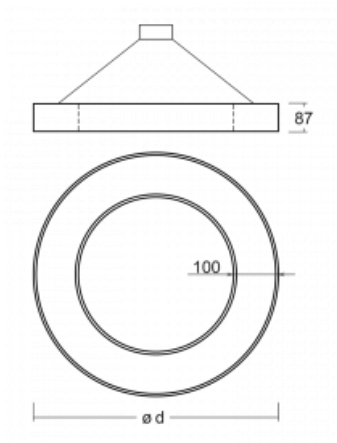

Luminaire

Rotao100

127-5C1I-10GGD/830, B

Technical drawing

Type of installation	Suspended
Light distribution	Direct-indirect
Luminaire shape	Circular
Colour of the luminaires	Black
Material	Aluminium
Lifetime	L80/B20 50 000 hours
Warranty	5 years
Description of luminaires	Luminaire suspended
Dimensions	ø 1500 mm × 87 mm
Light source	LED MODUL
Type of optical system	Microprisma
Luminous flux*	8430 lm
Colour Temperature	3000 K warm white
Luminous efficacy	86 lm/W
MacAdam Light source	3
Colour rendering index	80
UGR max. X=4H Y=8H, ρ=70,50,20	17.6

Curve

Luminaire power input* 98 W

Connection of the luminaires DALI

Electrical voltage 220-240V

Frequency 50/60Hz

⊕ CE IP 20

*±10 %

Downloads