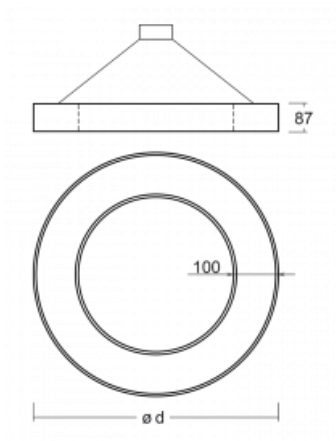

Luminaire

Rotao100

127-5C1I-10GGD/830, B

Technical drawing

Type of installation	Suspended
Light distribution	Direct-indirect
Luminaire shape	Circular
Colour of the luminaires	Black
Material	Aluminium
Lifetime	L80/B20 50 000 hours
Warranty	60 months
Description of luminaires	Luminaire suspended
Dimensions	ø 1500 mm × 87 mm
Light source	LED MODUL
Type of optical system	Microprisma
Luminous flux	8430 lm ± 10 %
Colour Temperature	3000 K warm white
Luminous efficacy	86 lm/W
MacAdam Light source	3
Colour rendering index	80
UGR max. X=4H Y=8H, ρ=70,50,20	17.6

Curve

Luminaire power input 98 W \pm 10 %

Connection of the luminaires DALI dimmable

Electrical voltage 220-240V

Frequency 50/60Hz

⊕ CE IP 20

Downloads

Installation instructions

Photos