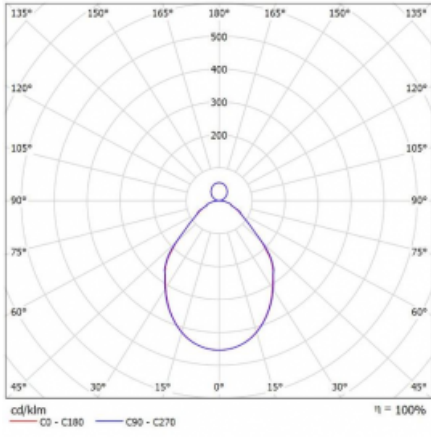

Luminaire

Rotao100

127-5C1I-10GGD/830, B

Technical drawing

Type of installation	Suspended
Light distribution	Direct-indirect
Luminaire shape	Circular
Colour of the luminaires	Black
Material	Aluminium
Lifetime	L80/B20 50 000 hours
Warranty	60 months
Description of luminaires	Luminaire suspended
Dimensions	ø 1500 mm × 87 mm
Light source	LED MODUL
Type of optical system	Microprisma
Luminous flux	8430 lm ± 10 %
Colour Temperature	3000 K warm white
Luminous efficacy	86 lm/W
MacAdam Light source	3
Colour rendering index	80
UGR max. X=4H Y=8H, ρ=70,50,20	17.6

Curve

Luminaire power input 98 W \pm 10 %

Connection of the luminaires DALI dimmable

Electrical voltage 220-240V

Frequency 50/60Hz

⊕ CE IP 20

Downloads

Installation instructions