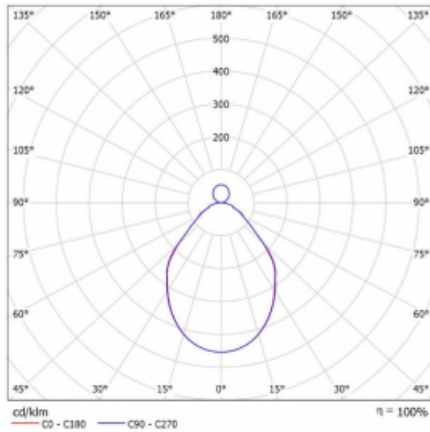

Luminaire

Rotao100

127-5C1I-10GEE/840, W

Type of installation	Suspended
Light distribution	Direct-indirect
Luminaire shape	Circular
Colour of the luminaires	White
Material	Aluminium
Lifetime	L80/B20 50 000 hours
Warranty	60 months
Description of luminaires	Luminaire suspended
Dimensions	∅ 1500 mm × 87 mm
Weight	20.8 kg
Light source	LED MODUL

Curve

Type of optical system	Microprisma
Luminous flux	6510 lm ± 10 %
Colour Temperature	4000 K cool white
Luminous efficacy	93 lm/W
MacAdam Light source	3
Colour rendering index	80
UGR max. X=4H Y=8H, ρ=70,50,20	16.7