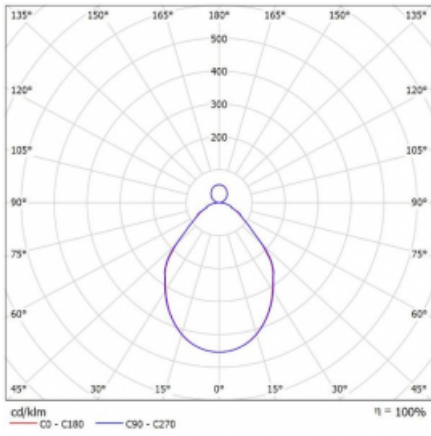

# Rotao100

127-5C1I-10GEE/840, S

**Technical drawing**

Type of installation	Suspended
Light distribution	Direct-indirect
Luminaire shape	Circular
Colour of the luminaires	Silver
Material	Aluminium
Lifetime	L80/B20 50 000 hours
Warranty	5 years
Description of luminaires	Luminaire suspended
Dimensions	ø 1500 mm × 87 mm
Weight	20.8 kg
Light source	LED MODUL
Type of optical system	Microprisma
Luminous flux*	6510 lm
Colour Temperature	4000 K cool white
Luminous efficacy	93 lm/W
MacAdam Light source	3
Colour rendering index	80
UGR max. X=4H Y=8H, $\rho=70,50,20$	16.7

## Curve

Luminaire power input\* 69.9 W

Connection of the luminaires ON/OFF

Electrical voltage 220-240V

Frequency 50/60Hz

⊕ CE IP 20

\*±10 %