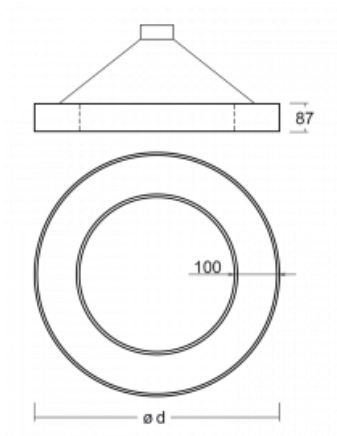

Luminaire

Rotao100

127-5C1I-10GEE/840, B

Technical drawing

Type of installation	Suspended
Light distribution	Direct-indirect
Luminaire shape	Circular
Colour of the luminaires	Black
Material	Aluminium
Lifetime	L80/B20 50 000 hours
Warranty	60 months
Description of luminaires	Luminaire suspended
Dimensions	ø 1500 mm × 87 mm
Weight	20.8 kg
Light source	LED MODUL
Type of optical system	Microprisma
Luminous flux	6510 lm ± 10 %
Colour Temperature	4000 K cool white
Luminous efficacy	93 lm/W
MacAdam Light source	3
Colour rendering index	80
UGR max. X=4H Y=8H, $\rho=70,50,20$	16.7

Curve

Luminaire power input 69.9 W \pm 10 %

Connection of the luminaires Electronic ballast non-dimmable

Electrical voltage 220-240V

Frequency 50/60Hz

⊕ CE IP 20

Downloads

Installation instructions

Photos