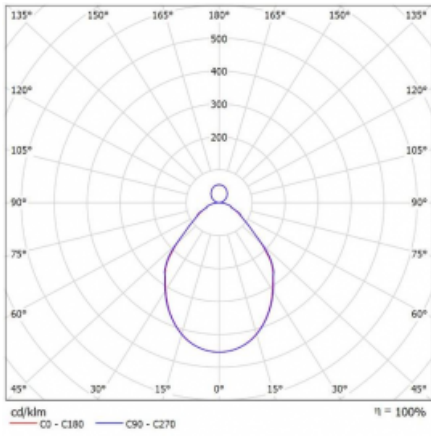

Luminaire

Rotao100

127-5C1I-10GEE/840, B

Technical drawing

Type of installation	Suspended
Light distribution	Direct-indirect
Luminaire shape	Circular
Colour of the luminaires	Black
Material	Aluminium
Lifetime	L80/B20 50 000 hours
Warranty	5 years
Description of luminaires	Luminaire suspended
Dimensions	ø 1500 mm × 87 mm
Weight	20.8 kg
Light source	LED MODUL
Type of optical system	Microprisma
Luminous flux*	6510 lm
Colour Temperature	4000 K cool white
Luminous efficacy	93 lm/W
MacAdam Light source	3
Colour rendering index	80
UGR max. X=4H Y=8H, $\rho=70,50,20$	16.7

Curve

Luminaire power input* 69.9 W

Connection of the luminaires ON/OFF

Electrical voltage 220-240V

Frequency 50/60Hz

⊕ CE IP 20

*±10 %

Downloads