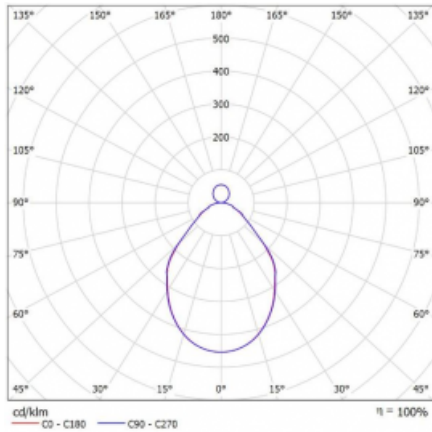

Luminaire

Rotao100

127-5C1I-10GEE/830, W

Curve

Type of installation	Suspended
Light distribution	Direct-indirect
Luminaire shape	Circular
Colour of the luminaires	White
Material	Aluminium
Lifetime	L80/B20 50 000 hours
Warranty	60 months
Description of luminaires	Luminaire suspended
Dimensions	ø 1500 mm × 87 mm
Weight	20.8 kg
Light source	LED MODUL
Type of optical system	Microprisma
Luminous flux	6190 lm ± 10 %
Colour Temperature	3000 K warm white
Luminous efficacy	89 lm/W
MacAdam Light source	3
Colour rendering index	80
UGR max. X=4H	16.5
Y=8H, ρ=70,50,20	

Luminaire power input 69.9 W \pm 10 %

Connection of the luminaires Electronic ballast non-dimmable

Electrical voltage 220-240V

Frequency 50/60Hz

 **CE** IP 20

Downloads

Installation instructions

Photos