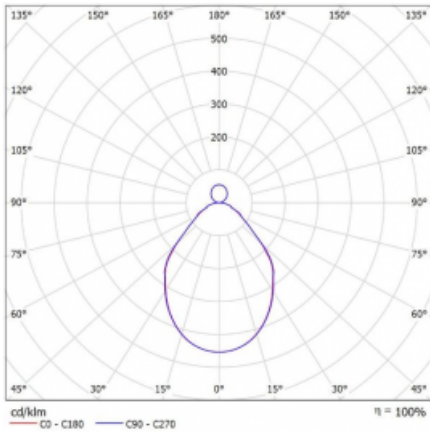

# Rotao100

127-5C1I-10GEE/830, S

Type of installation	Suspended
Light distribution	Direct-indirect
Luminaire shape	Circular
Colour of the luminaires	Silver
Material	Aluminium
Lifetime	L80/B20 50 000 hours
Warranty	60 months
Description of luminaires	Luminaire suspended
Dimensions	ø 1500 mm × 87 mm
Weight	20.8 kg
Light source	LED MODUL

**Curve**

Type of optical system	Microprisma
Luminous flux	6190 lm ± 10 %
Colour Temperature	3000 K warm white
Luminous efficacy	89 lm/W
MacAdam Light source	3
Colour rendering index	80
UGR max. X=4H Y=8H, $\rho=70,50,20$	16.5