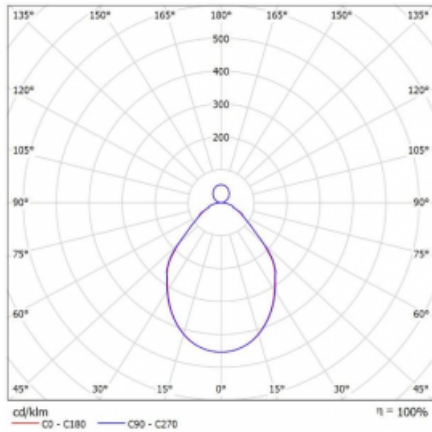

Luminaire

Rotao100

127-5C1I-10GEE/830, B

Type of installation	Suspended
Light distribution	Direct-indirect
Luminaire shape	Circular
Colour of the luminaires	Black
Material	Aluminium
Lifetime	L80/B20 50 000 hours
Warranty	5 years
Description of luminaires	Luminaire suspended
Dimensions	ø 1500 mm × 87 mm
Weight	20.8 kg
Light source	LED MODUL

Curve

Type of optical system	Microprisma
Luminous flux*	6190 lm
Colour Temperature	3000 K warm white
Luminous efficacy	89 lm/W
MacAdam Light source	3
Colour rendering index	80
UGR max. X=4H Y=8H, ρ=70,50,20	16.5

Luminaire power input*	69.9 W
Connection of the luminaires	ON/OFF
Electrical voltage	220-240V
Frequency	50/60Hz

  IP 20

*±10 %

Downloads

Installation instructions

Photos