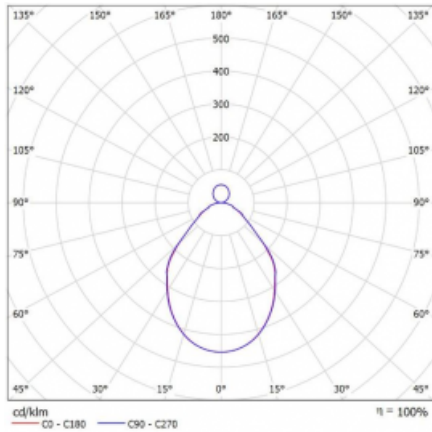

# Rotao100

127-5C1I-10GEE/830, B

**Curve**

Type of installation	Suspended
Light distribution	Direct-indirect
Luminaire shape	Circular
Colour of the luminaires	Black
Material	Aluminium
Lifetime	L80/B20 50 000 hours
Warranty	60 months
Description of luminaires	Luminaire suspended
Dimensions	∅ 1500 mm × 87 mm
Weight	20.8 kg
Light source	LED MODUL
Type of optical system	Microprisma
Luminous flux	6190 lm ± 10 %
Colour Temperature	3000 K warm white
Luminous efficacy	89 lm/W
MacAdam Light source	3
Colour rendering index	80
UGR max. X=4H Y=8H, ρ=70,50,20	16.5