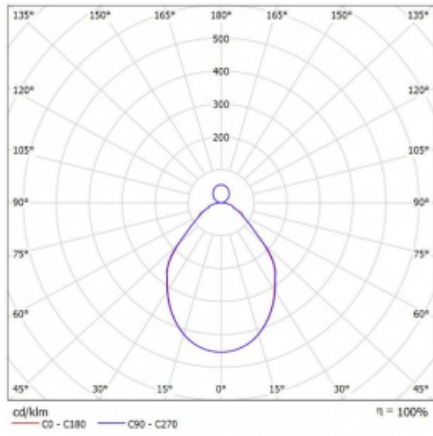

# Rotao100

127-5C1I-10GED/840, W

**Technical drawing**

Type of installation	Suspended
Light distribution	Direct-indirect
Luminaire shape	Circular
Colour of the luminaires	White
Material	Aluminium
Lifetime	L80/B20 50 000 hours
Warranty	60 months
Description of luminaires	Luminaire suspended
Dimensions	ø 1500 mm × 87 mm
Weight	19.5 kg
Light source	LED MODUL
Type of optical system	Microprisma
Luminous flux	6510 lm ± 10 %
Colour Temperature	4000 K cool white
Luminous efficacy	93 lm/W
MacAdam Light source	3
Colour rendering index	80
UGR max. X=4H Y=8H, $\rho=70,50,20$	16.7

## Curve

Luminaire power input 69.9 W ± 10 %

Connection of the luminaires DALI dimmable

Electrical voltage 220-240V

Frequency 50/60Hz

⊕ CE IP 20