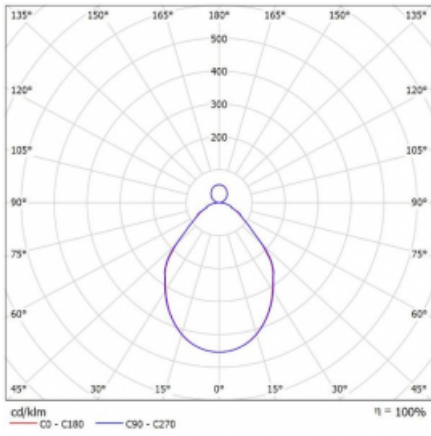

# Rotao100

127-5C1I-10GED/840, W

**Technical drawing**

Type of installation	Suspended
Light distribution	Direct-indirect
Luminaire shape	Circular
Colour of the luminaires	White
Material	Aluminium
Lifetime	L80/B20 50 000 hours
Warranty	5 years
Description of luminaires	Luminaire suspended
Dimensions	ø 1500 mm × 87 mm
Weight	19.5 kg
Light source	LED MODUL
Type of optical system	Microprisma
Luminous flux*	6510 lm
Colour Temperature	4000 K cool white
Luminous efficacy	93 lm/W
MacAdam Light source	3
Colour rendering index	80
UGR max. X=4H Y=8H, $\rho=70,50,20$	16.7

## Curve

Luminaire power input\* 69.9 W

Connection of the luminaires DALI

Electrical voltage 220-240V

Frequency 50/60Hz

⊕ CE IP 20

\*±10 %