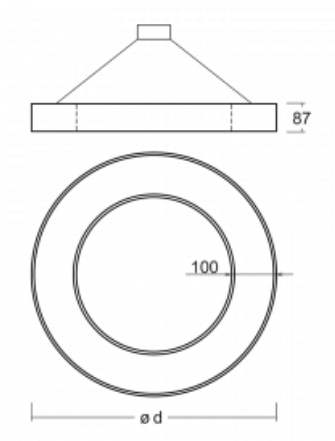

# Rotao100

127-5C1I-10GED/840, B

**Technical drawing**

Type of installation	Suspended
Light distribution	Direct-indirect
Luminaire shape	Circular
Colour of the luminaires	Black
Material	Aluminium
Lifetime	L80/B20 50 000 hours
Warranty	5 years
Description of luminaires	Luminaire suspended
Dimensions	ø 1500 mm × 87 mm
Weight	19.5 kg
Light source	LED MODUL
Type of optical system	Microprisma
Luminous flux*	6510 lm
Colour Temperature	4000 K cool white
Luminous efficacy	93 lm/W
MacAdam Light source	3
Colour rendering index	80
UGR max. X=4H Y=8H, $\rho=70,50,20$	16.7

## Curve

Luminaire power input\* 69.9 W

Connection of the luminaires DALI

Electrical voltage 220-240V

Frequency 50/60Hz

⊕ CE IP 20

\*±10 %