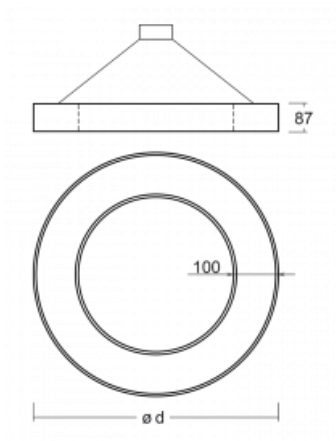

Luminaire

Rotao100

127-5C1I-10GED/840, B

Technical drawing

Type of installation	Suspended
Light distribution	Direct-indirect
Luminaire shape	Circular
Colour of the luminaires	Black
Material	Aluminium
Lifetime	L80/B20 50 000 hours
Warranty	60 months
Description of luminaires	Luminaire suspended
Dimensions	ø 1500 mm × 87 mm
Weight	19.5 kg
Light source	LED MODUL
Type of optical system	Microprisma
Luminous flux	6510 lm ± 10 %
Colour Temperature	4000 K cool white
Luminous efficacy	93 lm/W
MacAdam Light source	3
Colour rendering index	80
UGR max. X=4H Y=8H, $\rho=70,50,20$	16.7

Curve

Luminaire power input 69.9 W ± 10 %

Connection of the luminaires DALI dimmable

Electrical voltage 220-240V

Frequency 50/60Hz

⊕ CE IP 20

Downloads

Installation instructions

Photos