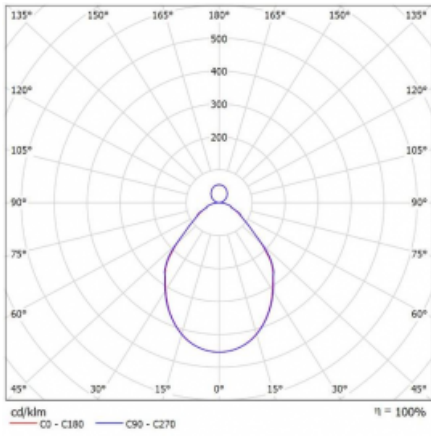

# Rotao100

127-5C1I-10GED/840, B

**Technical drawing**

Type of installation	Suspended
Light distribution	Direct-indirect
Luminaire shape	Circular
Colour of the luminaires	Black
Material	Aluminium
Lifetime	L80/B20 50 000 hours
Warranty	5 years
Description of luminaires	Luminaire suspended
Dimensions	ø 1500 mm × 87 mm
Weight	19.5 kg
Light source	LED MODUL
Type of optical system	Microprisma
Luminous flux*	6510 lm
Colour Temperature	4000 K cool white
Luminous efficacy	93 lm/W
MacAdam Light source	3
Colour rendering index	80
UGR max. X=4H Y=8H, $\rho=70,50,20$	16.7

## Curve

Luminaire power input\* 69.9 W

Connection of the luminaires DALI

Electrical voltage 220-240V

Frequency 50/60Hz

⊕ CE IP 20

\*±10 %