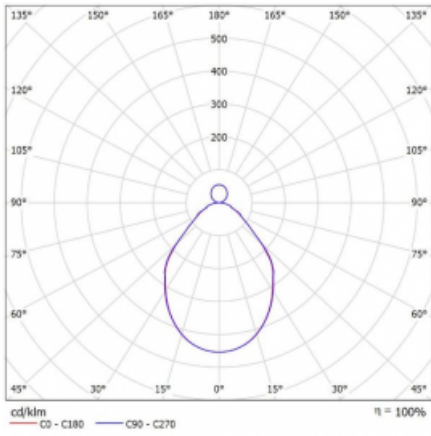

Luminaire

Rotao100

127-5C1I-10GED/840, B

Technical drawing

Type of installation	Suspended
Light distribution	Direct-indirect
Luminaire shape	Circular
Colour of the luminaires	Black
Material	Aluminium
Lifetime	L80/B20 50 000 hours
Warranty	60 months
Description of luminaires	Luminaire suspended
Dimensions	ø 1500 mm × 87 mm
Weight	19.5 kg
Light source	LED MODUL
Type of optical system	Microprisma
Luminous flux	6510 lm ± 10 %
Colour Temperature	4000 K cool white
Luminous efficacy	93 lm/W
MacAdam Light source	3
Colour rendering index	80
UGR max. X=4H Y=8H, $\rho=70,50,20$	16.7

Curve

Luminaire power input 69.9 W ± 10 %

Connection of the luminaires DALI dimmable

Electrical voltage 220-240V

Frequency 50/60Hz

⊕ CE IP 20

Downloads

Installation instructions