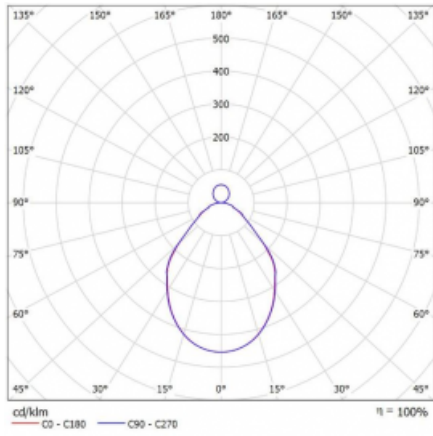

Luminaire

Rotao100

127-5C1I-10GED/830, W

Technical drawing

Type of installation	Suspended
Light distribution	Direct-indirect
Luminaire shape	Circular
Colour of the luminaires	White
Material	Aluminium
Lifetime	L80/B20 50 000 hours
Warranty	60 months
Description of luminaires	Luminaire suspended
Dimensions	ø 1500 mm × 87 mm
Weight	20 kg
Light source	LED MODUL
Type of optical system	Microprisma
Luminous flux	6190 lm ± 10 %
Colour Temperature	3000 K warm white
Luminous efficacy	89 lm/W
MacAdam Light source	3
Colour rendering index	80
UGR max. X=4H Y=8H, $\rho=70,50,20$	16.5

Curve

Luminaire power input 69.9 W \pm 10 %

Connection of the luminaires DALI dimmable

Electrical voltage 220-240V

Frequency 50/60Hz

⊕ CE IP 20

Downloads

Installation instructions