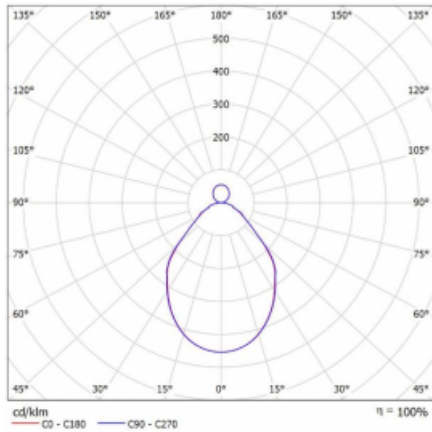

Curve

Type of installation	Suspended
Light distribution	Direct-indirect
Luminaire shape	Circular
Colour of the luminaires	Silver
Material	Aluminium
Lifetime	L80/B20 50 000 hours
Warranty	60 months
Description of luminaires	Luminaire suspended
Dimensions	∅ 1500 mm × 87 mm
Weight	20 kg
Light source	LED MODUL
Type of optical system	Microprisma
Luminous flux	6190 lm ± 10 %
Colour Temperature	3000 K warm white
Luminous efficacy	89 lm/W
MacAdam Light source	3
Colour rendering index	80
UGR max. X=4H Y=8H, ρ=70,50,20	16.5