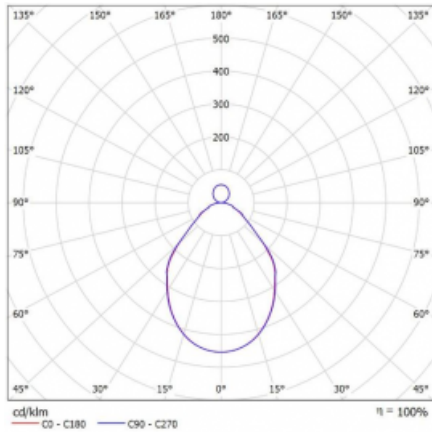

Luminaire

Rotao100

127-5C1I-10GED/830, B

Type of installation	Suspended
Light distribution	Direct-indirect
Luminaire shape	Circular
Colour of the luminaires	Black
Material	Aluminium
Lifetime	L80/B20 50 000 hours
Warranty	60 months
Description of luminaires	Luminaire suspended
Dimensions	ø 1500 mm × 87 mm
Weight	20 kg
Light source	LED MODUL

Curve

Type of optical system	Microprisma
Luminous flux	6190 lm ± 10 %
Colour Temperature	3000 K warm white
Luminous efficacy	89 lm/W
MacAdam Light source	3
Colour rendering index	80
UGR max. X=4H	16.5
Y=8H, ρ=70,50,20	

Luminaire power input 69.9 W \pm 10 %

Connection of the luminaires DALI dimmable

Electrical voltage 220-240V

Frequency 50/60Hz

 **CE** IP 20

Downloads

Installation instructions

Photos