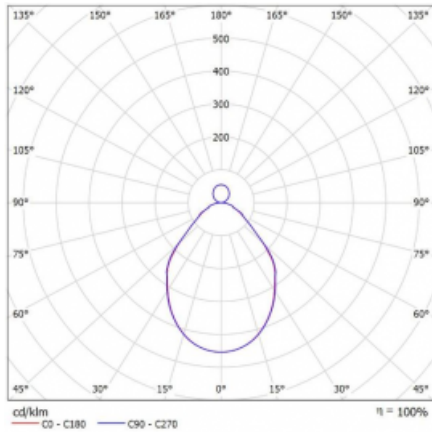

Luminaire

Rotao100

127-5C1I-10GED/830, B

Type of installation	Suspended
Light distribution	Direct-indirect
Luminaire shape	Circular
Colour of the luminaires	Black
Material	Aluminium
Lifetime	L80/B20 50 000 hours
Warranty	5 years
Description of luminaires	Luminaire suspended
Dimensions	ø 1500 mm × 87 mm
Weight	20 kg
Light source	LED MODUL

Curve

Type of optical system	Microprisma
Luminous flux*	6190 lm
Colour Temperature	3000 K warm white
Luminous efficacy	89 lm/W
MacAdam Light source	3
Colour rendering index	80
UGR max. X=4H Y=8H, $\rho=70,50,20$	16.5