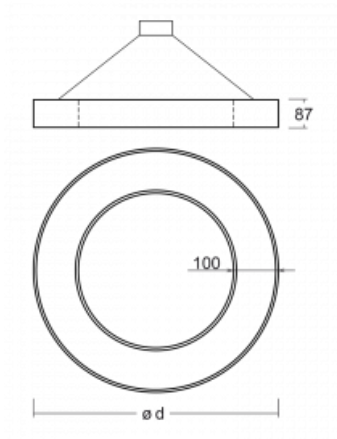

Luminaire

Rotao100

127-5C0K-10GGD/840, W

Technical drawing

Type of installation	Suspended
Light distribution	Direct
Luminaire shape	Circular
Colour of the luminaires	White
Material	Aluminium
Lifetime	L80/B20 50 000 hours
Warranty	60 months
Description of luminaires	Luminaire suspended
Dimensions	ø 1500 mm × 87 mm
Weight	20 kg
Light source	LED MODUL
Type of optical system	Opal diffuser
Luminous flux	9520 lm ± 10 %
Colour Temperature	4000 K cool white
Luminous efficacy	111 lm/W
MacAdam Light source	3
Colour rendering index	80
UGR max. X=4H Y=8H, $\rho=70,50,20$	23.8

Curve

Luminaire power input 85.8 W ± 10 %

Connection of the luminaires DALI dimmable

Electrical voltage 220-240V

Frequency 50/60Hz

⊕ CE IP 20

Downloads

Installation instructions

Photos