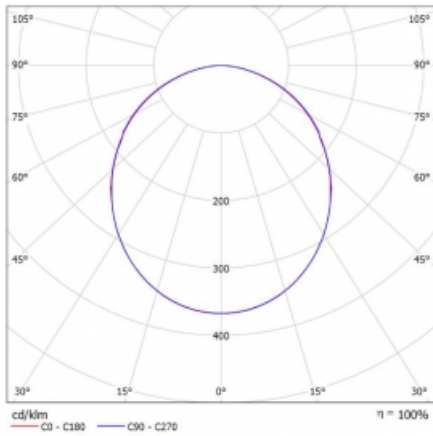

# Rotao100

127-5C0K-10GGD/830, S

**Curve**

Type of installation	Suspended
Light distribution	Direct
Luminaire shape	Circular
Colour of the luminaires	Silver
Material	Aluminium
Lifetime	L80/B20 50 000 hours
Warranty	60 months
Description of luminaires	Luminaire suspended
Dimensions	ø 1500 mm × 87 mm
Light source	LED MODUL
Type of optical system	Opal diffuser
Luminous flux	9060 lm ± 10 %
Colour Temperature	3000 K warm white
Luminous efficacy	106 lm/W
MacAdam Light source	3
Colour rendering index	80
UGR max. X=4H Y=8H, ρ=70,50,20	23.6