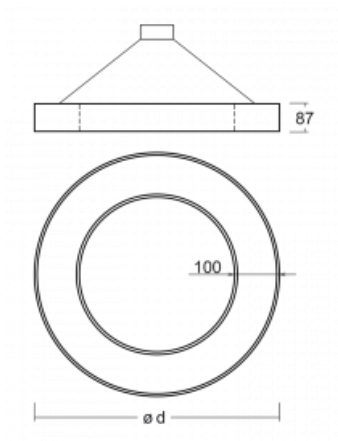

Luminaire

Rotao100

127-5COK-10GEE/830, S

Technical drawing

Type of installation	Suspended
Light distribution	Direct
Luminaire shape	Circular
Colour of the luminaires	Silver
Material	Aluminium
Lifetime	L80/B20 50 000 hours
Warranty	60 months
Description of luminaires	Luminaire suspended
Dimensions	ø 1500 mm × 87 mm
Weight	19.7 kg
Light source	LED MODUL
Type of optical system	Opal diffuser
Luminous flux	6650 lm ± 10 %
Colour Temperature	3000 K warm white
Luminous efficacy	109 lm/W
MacAdam Light source	3
Colour rendering index	80
UGR max. X=4H Y=8H, $\rho=70,50,20$	22.5

Curve

Luminaire power input 61.1 W \pm 10 %

Connection of the luminaires Electronic ballast non-dimmable

Electrical voltage 220-240V

Frequency 50/60Hz

 **CE** IP 20

Downloads

Installation instructions

Photos