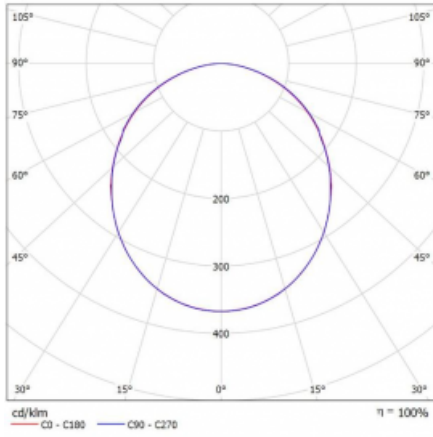

Luminaire

Rotao100

127-5COK-10GEE/830, S

Technical drawing

Type of installation	Suspended
Light distribution	Direct
Luminaire shape	Circular
Colour of the luminaires	Silver
Material	Aluminium
Lifetime	L80/B20 50 000 hours
Warranty	60 months
Description of luminaires	Luminaire suspended
Dimensions	ø 1500 mm × 87 mm
Weight	19.7 kg
Light source	LED MODUL
Type of optical system	Opal diffuser
Luminous flux	6650 lm ± 10 %
Colour Temperature	3000 K warm white
Luminous efficacy	109 lm/W
MacAdam Light source	3
Colour rendering index	80
UGR max. X=4H Y=8H, $\rho=70,50,20$	22.5

Curve

Luminaire power input 61.1 W \pm 10 %

Connection of the luminaires Electronic ballast non-dimmable

Electrical voltage 220-240V

Frequency 50/60Hz

 **CE** IP 20

Downloads

Installation instructions