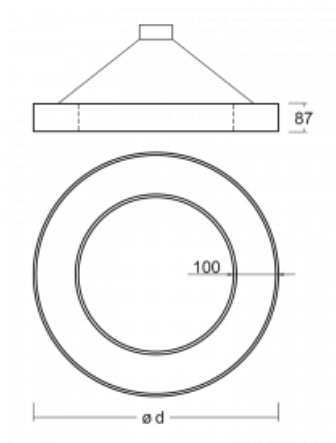

Luminaire

Rotao100

127-5COK-10GED/830, B

Technical drawing

Type of installation	Suspended
Light distribution	Direct
Luminaire shape	Circular
Colour of the luminaires	Black
Material	Aluminium
Lifetime	L80/B20 50 000 hours
Warranty	60 months
Description of luminaires	Luminaire suspended
Dimensions	ø 1500 mm × 87 mm
Light source	LED MODUL
Type of optical system	Opal diffuser
Luminous flux	6650 lm ± 10 %
Colour Temperature	3000 K warm white
Luminous efficacy	109 lm/W
MacAdam Light source	3
Colour rendering index	80
UGR max. X=4H Y=8H, ρ=70,50,20	22.5

Curve

Luminaire power input 61.1 W \pm 10 %

Connection of the luminaires DALI dimmable

Electrical voltage 220-240V

Frequency 50/60Hz

 **CE** IP 20

Downloads

Installation instructions

Photos