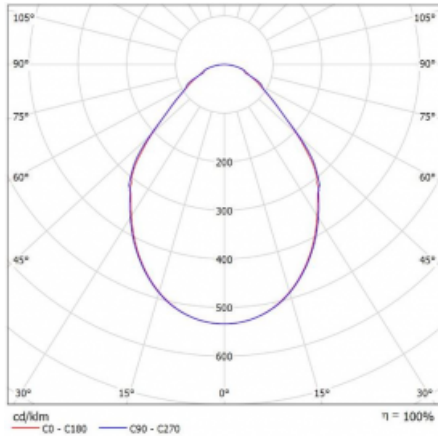

Luminaire

Rotao100

127-5C0I-10GGE/840, S

Type of installation	Suspended
Light distribution	Direct
Luminaire shape	Circular
Colour of the luminaires	Silver
Material	Aluminium
Lifetime	L80/B20 50 000 hours
Warranty	60 months
Description of luminaires	Luminaire suspended
Dimensions	ø 1500 mm × 87 mm
Weight	19.4 kg
Light source	LED MODUL

Curve

Type of optical system	Microprisma
Luminous flux	7670 lm ± 10 %
Colour Temperature	4000 K cool white
Luminous efficacy	89 lm/W
MacAdam Light source	3
Colour rendering index	80
UGR max. X=4H Y=8H, ρ=70,50,20	18.8