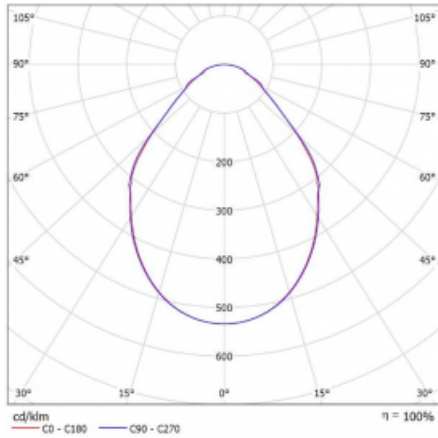

# Rotao100

127-5C0I-10GGE/830, S

**Curve**

Type of installation	Suspended
Light distribution	Direct
Luminaire shape	Circular
Colour of the luminaires	Silver
Material	Aluminium
Lifetime	L80/B20 50 000 hours
Warranty	60 months
Description of luminaires	Luminaire suspended
Dimensions	∅ 1500 mm × 87 mm
Light source	LED MODUL

Type of optical system	Microprisma
Luminous flux	7300 lm ± 10 %
Colour Temperature	3000 K warm white
Luminous efficacy	85 lm/W
MacAdam Light source	3
Colour rendering index	80
UGR max. X=4H Y=8H, ρ=70,50,20	18.6