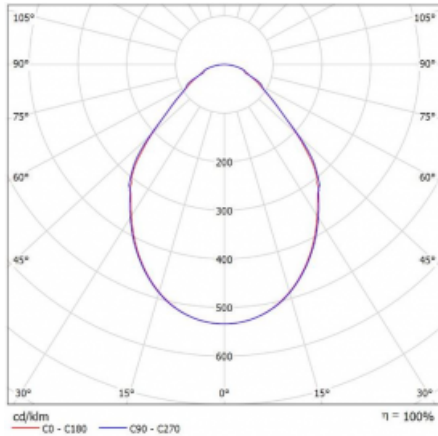

Luminaire

Rotao100

127-5C0I-10GGD/840, S

Type of installation	Suspended
Light distribution	Direct
Luminaire shape	Circular
Colour of the luminaires	Silver
Material	Aluminium
Lifetime	L80/B20 50 000 hours
Warranty	60 months
Description of luminaires	Luminaire suspended
Dimensions	ø 1500 mm × 87 mm
Weight	20 kg
Light source	LED MODUL

Curve

Type of optical system	Microprisma
Luminous flux	7670 lm ± 10 %
Colour Temperature	4000 K cool white
Luminous efficacy	89 lm/W
MacAdam Light source	3
Colour rendering index	80
UGR max. X=4H	18.8
Y=8H, ρ=70,50,20	