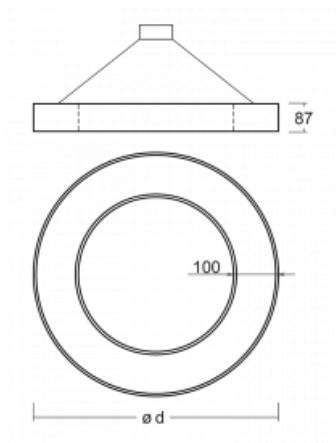

Luminaire

Rotao100

127-5C0I-10GGD/830, W

Technical drawing

Type of installation	Suspended
Light distribution	Direct
Luminaire shape	Circular
Colour of the luminaires	White
Material	Aluminium
Lifetime	L80/B20 50 000 hours
Warranty	60 months
Description of luminaires	Luminaire suspended
Dimensions	ø 1500 mm × 87 mm
Light source	LED MODUL
Type of optical system	Microprisma
Luminous flux	7300 lm ± 10 %
Colour Temperature	3000 K warm white
Luminous efficacy	85 lm/W
MacAdam Light source	3
Colour rendering index	80
UGR max. X=4H Y=8H, ρ=70,50,20	18.6

Curve

Luminaire power input 85.8 W ± 10 %

Connection of the luminaires DALI dimmable

Electrical voltage 220-240V

Frequency 50/60Hz

⊕ CE IP 20

Downloads

Installation instructions

Photos