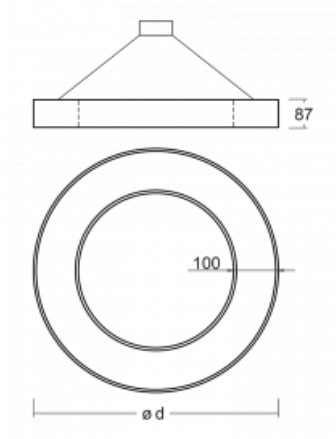

Luminaire

Rotao100

127-5C0I-10GGD/830, S

Technical drawing

Type of installation	Suspended
Light distribution	Direct
Luminaire shape	Circular
Colour of the luminaires	Silver
Material	Aluminium
Lifetime	L80/B20 50 000 hours
Warranty	5 years
Description of luminaires	Luminaire suspended
Dimensions	ø 1500 mm × 87 mm
Light source	LED MODUL
Type of optical system	Microprisma
Luminous flux*	7300 lm
Colour Temperature	3000 K warm white
Luminous efficacy	85 lm/W
MacAdam Light source	3
Colour rendering index	80
UGR max. X=4H Y=8H, ρ=70,50,20	18.6

Curve

Luminaire power input* 85.8 W

Connection of the luminaires DALI

Electrical voltage 220-240V

Frequency 50/60Hz

⊕ CE IP 20

*±10 %

Downloads