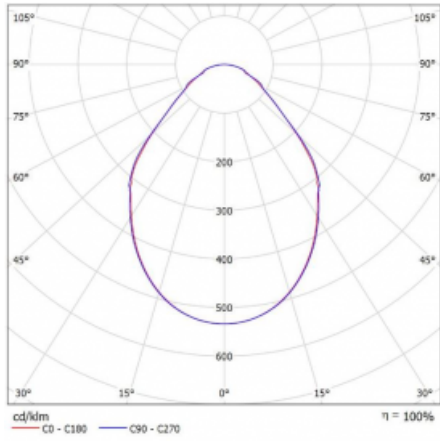

# Rotao100

127-5C0I-10GGD/830, B

**Technical drawing**

Type of installation	Suspended
Light distribution	Direct
Luminaire shape	Circular
Colour of the luminaires	Black
Material	Aluminium
Lifetime	L80/B20 50 000 hours
Warranty	60 months
Description of luminaires	Luminaire suspended
Dimensions	ø 1500 mm × 87 mm
Light source	LED MODUL
Type of optical system	Microprisma
Luminous flux	7300 lm ± 10 %
Colour Temperature	3000 K warm white
Luminous efficacy	85 lm/W
MacAdam Light source	3
Colour rendering index	80
UGR max. X=4H Y=8H, ρ=70,50,20	18.6

## Curve

Luminaire power input 85.8 W ± 10 %

Connection of the luminaires DALI dimmable

Electrical voltage 220-240V

Frequency 50/60Hz

⊕ CE IP 20