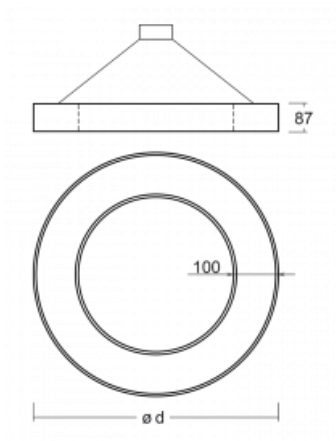

Luminaire

Rotao100

127-5C0I-10GEE/840, B

Technical drawing

Type of installation	Suspended
Light distribution	Direct
Luminaire shape	Circular
Colour of the luminaires	Black
Material	Aluminium
Lifetime	L80/B20 50 000 hours
Warranty	60 months
Description of luminaires	Luminaire suspended
Dimensions	ø 1500 mm × 87 mm
Weight	20.5 kg
Light source	LED MODUL
Type of optical system	Microprisma
Luminous flux	5630 lm ± 10 %
Colour Temperature	4000 K cool white
Luminous efficacy	92 lm/W
MacAdam Light source	3
Colour rendering index	80
UGR max. X=4H Y=8H, $\rho=70,50,20$	17.7

Curve

Luminaire power input 61.1 W \pm 10 %

Connection of the luminaires Electronic ballast non-dimmable

Electrical voltage 220-240V

Frequency 50/60Hz

⊕ CE IP 20

Downloads

Installation instructions

Photos