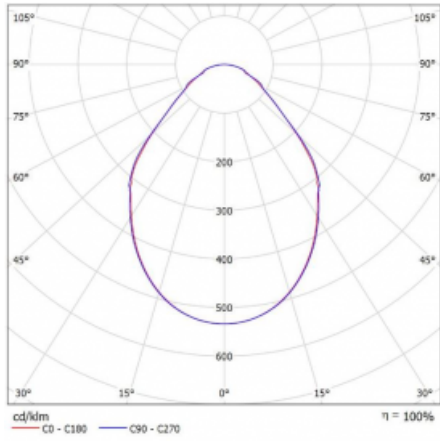

Luminaire

Rotao100

127-5C0I-10GEE/840, B

Technical drawing

Type of installation	Suspended
Light distribution	Direct
Luminaire shape	Circular
Colour of the luminaires	Black
Material	Aluminium
Lifetime	L80/B20 50 000 hours
Warranty	60 months
Description of luminaires	Luminaire suspended
Dimensions	ø 1500 mm × 87 mm
Weight	20.5 kg
Light source	LED MODUL
Type of optical system	Microprisma
Luminous flux	5630 lm ± 10 %
Colour Temperature	4000 K cool white
Luminous efficacy	92 lm/W
MacAdam Light source	3
Colour rendering index	80
UGR max. X=4H Y=8H, $\rho=70,50,20$	17.7

Curve

Luminaire power input 61.1 W \pm 10 %

Connection of the luminaires Electronic ballast non-dimmable

Electrical voltage 220-240V

Frequency 50/60Hz

⊕ CE IP 20

Downloads

Installation instructions